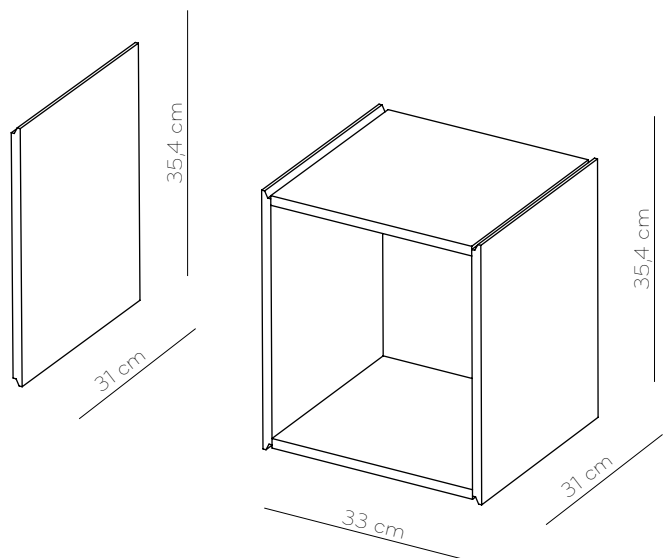

Material: Melaminbeschichtetes Multiplex, weiss RAL 9003, 15 mm

Varianten: Kante Multiplex geschliffen,  
Kante ABS weiss RAL 9003  
Kante ABS gelb RAL 1018

Gewicht: Regalbox 5,7 kg  
Seitenteil 1,3 kg

Kistenfach: B33 cm x H35,4 cm x T31 cm

Zwischenfach: B33 cm x H39,4 cm x T32,6 cm

This shelving system can be extended to any height and width, and is assembled from cubes and single panels without the use of any tools. The cubes are stacked in a staggered fashion, which means that the shelf expands with each cube by two shelf spaces. Each shelf provides space for 4 Arch Lever files, which makes it perfect for any office or living space.

Material: Melamine-faced Plywood, white RAL 9003, 15 mm

Variations: Border sanded Multiplex,  
Border ABS white RAL 9003  
Border ABS yellow RAL 1018

Weight: Box 5,7 kg  
Sidepanel 1,3 kg

Box: W33 cm x H35,4 cm x D31 cm

Spaces: W33 cm x H39,4 cm x T32,6 cm

Entworfen und hergestellt in Deutschland

Designed and manufactured in Germany

[www.pliet.com/shop](http://www.pliet.com/shop)

8 boxes  
+ 4 sidepanels  
= 15 shelves

13 boxes  
+ 4 sidepanels  
= 25 shelves